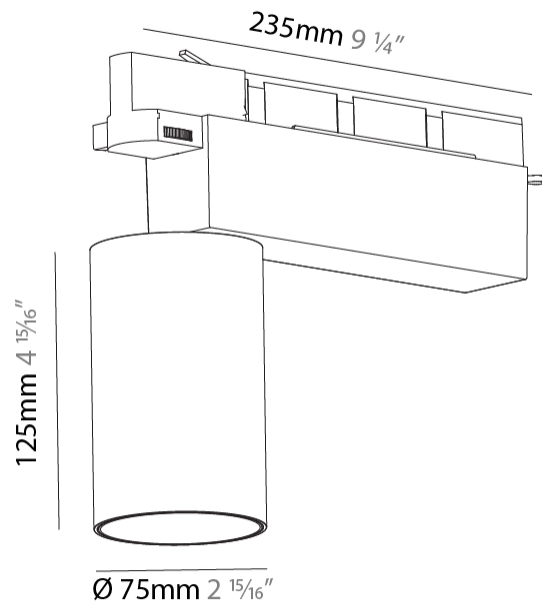

PHYSICAL

Shape: Cylinder
Diameter (mm): 75
Diameter (in): 2 ¹⁵/₁₆
Length (mm): 235
Length (in): 9 ¹/₄
Height (mm): 182
Height (in): 7 ³/₁₆
Light Distribution: Adjustable / Direct
Weight (kg): 1.099
Weight (lbs): 2.42
Installation Requirement: Track or profile system
Fixture Finish: SSR / BKV / CWI / CRY / HAB / LAG / UFT / ITA / RUA / RUR / MIC / FTG / MYG / TWT / LOD / PUS / FRO / FUP / KIA / POP / BLS / SPG / MEY / GOH / GUM / CHC / COM / ABZ / JAG / OBR / MOS / ROR
Fixture Material: Aluminum Die Cast

ELECTRICAL

Lamp Type: LED (Zhaga Standard)
Input Wattage (W): 26
Total Output Wattage (W): 23.6
Dimming: Tri-Mode (Non-Dimming and Phase Dimming (120Vac only) and 0-10V Dimming)
Driver Included: Yes
Driver Location: Integrated
Driver Type: Constant Current - Universal
Driver Class: Class 2
Input Voltage (V): 120 - 277
Constant Current (MA): 700

LED

Number of LEDs: 1
Color Temperature (°K): 2700 / 3000 / 3500 / 4000
Max. Delivered Lumen (lm): 1968 / 2097 / 2160 / 2204
Nominal Lumen (lm): 3113 / 3317 / 3416 / 3486
CRI: >90 CRI
Lamp Life (hrs): 50000
Upon Request: Special Color Temperature Special Led

OPTICAL

Reflector: 20 / 25 / 40
Adjustability: Rotational 340°; Tilt 90°
Upon Request: Special Beam Angles

RATINGS AND CERTIFICATIONS

Certified By: Certified for North American Standards
IP rating: IP20